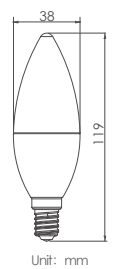

LED Candle Diamond Series

B38

B38

Type	Model No.	Voltage (V)	Power (W)	Power Factor	Dimmable	Luminous Flux (lm)	Beam Angle	CRI	CCT (K)	Life Time	Base
B38-Frosted	B080O6	100-240	8	>0.5	Non-Dim	800	160°	80	3000K-5000K	15000H	E14
B38-Clear	B080C6	100-240	8	>0.5	Non-Dim	800	160°	80	3000K-5000K	15000H	E14