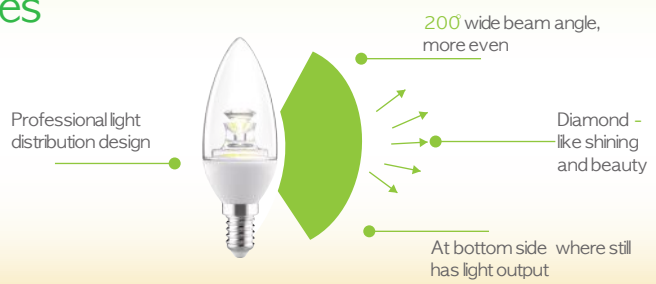

LED Mini Bulb Series

Diamond Series Light design