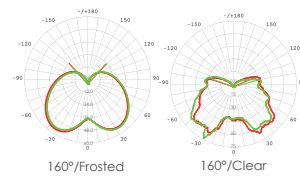

LED Candle Diamond Series

B38

B38

Type	Model No.	Voltage (V)	Power (W)	Power Factor	Dimmable	Luminous Flux (lm)	Beam Angle	CRI	CCT (K)	Life Time	Base
B38-Frosted	B080O6	100-240	8	>0.5	Non-Dim	800	160°	80	3000K-5000K	15000H	E14
B38-Clear	B080C6	100-240	8	>0.5	Non-Dim	800	160°	80	3000K-5000K	15000H	E14