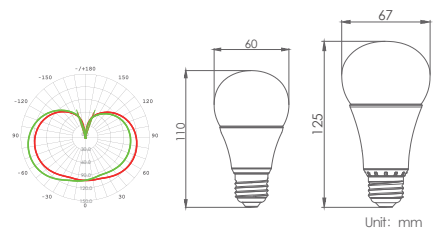

LED A Bulb Wisdom Series

Type	Model No.	Voltage (V)	Power (W)	Power Factor	Dimmable	Luminous Flux (lm)	Beam Angle	CRI	CCT (K)	Life Time	Base
A60	A080S7-K02	220-240V	10	>0.5	Dim/Non-Dim	800	230°	80	3000K-6500K	25000H	E27
A60	A110S7-K02	220-240V	13	>0.5	Dim/Non-Dim	1100	230°	80	3000K-6500K	25000H	E27
A67	A160S7-K03	220-240V	16	>0.5	Dim/Non-Dim	1600	230°	80	3000K-6500K	25000H	E27
A19	A080S8-F07	120V	10	>0.9	Dim	800	320°	80	3000K-6500K	25000H	E26
A19	A110S8-F02	120V	14	>0.9	Dim	1100	320°	80	3000K-6500K	25000H	E26
A21	A160S8-F03	120V	18	>0.5	Non-Dim	1600	270°	80	3000K-6500K	25000H	E26