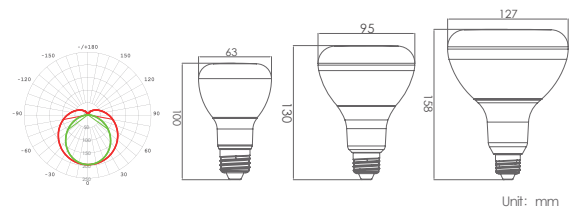

## LED BR Baymax Series

Type	Model No.	Voltage (V)	Power (W)	Power Factor	Dimmable	Luminous Flux (lm)	Beam Angle	CRI	CCT (K)	Life Time	Base
BR20	R065S6-F02	120V	11	>0.8	Dim	650	120°	80	2700K-6500K	25000H	E26
BR30	R090S6-F03	120V	13	>0.8	Dim	900	120°	80	2700K-6500K	25000H	E26
BR40	R120S6-F04	120V	18	>0.8	Dim	1200	120°	80	2700K-6500K	25000H	E26
BR40	R140S6-F04	120V	21	>0.8	Dim	1400	120°	80	2700K-6500K	25000H	E26