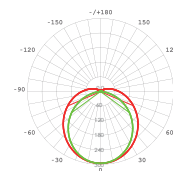

LED Flat Tube Nature Series

Length: 300/600/1200/1500mm
Unit: mm

Type	Model No.	Voltage (V)	Power (W)	Power Factor	Dimmable	Luminous Flux (lm)	Beam Angle	CRI	CCT (K)	Life Time	Material
Flat Tube	T902B1-N-K01	100-240V	10	0.9	Non-Dim	900	110°	≥80	3000K-6500K	50000H	PC+Al
Flat Tube	T162B2-N-K01	100-240V	18	0.9	Non-Dim	1600	110°	≥80	3000K-6500K	50000H	PC+Al
Flat Tube	T322B4-N-K01	100-240V	36	0.9	Non-Dim	3200	110°	≥80	3000K-6500K	50000H	PC+Al
Flat Tube	T402B5-N-K01	100-240V	45	0.9	Non-Dim	4000	110°	≥80	3000K-6500K	50000H	PC+Al