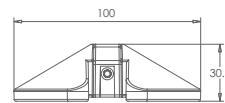

Unit: mm

Type	Model No.	Voltage (V)	Power (W)	Power Factor	Dimmable	Luminous Flux (lm)	Beam Angle	CRI	CCT (K)	Life Time	IP Level
R7s	X951R5-D-H01	200-240V	10	>0.9	Dim	950	120°	≥80	3000K-6500K	25000H	IP20