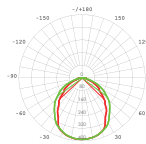

Unit: mm

Type	Model No.	Voltage (V)	Power (W)	Power Factor	Dimmable	Luminous Flux (lm)	Beam Angle	CRI	CCT (K)	Life Time	IP Level
R7s	X951R5-D-H01	200-240V	10	>0.9	Dim	950	120°	≥80	3000K-6500K	25000H	IP20